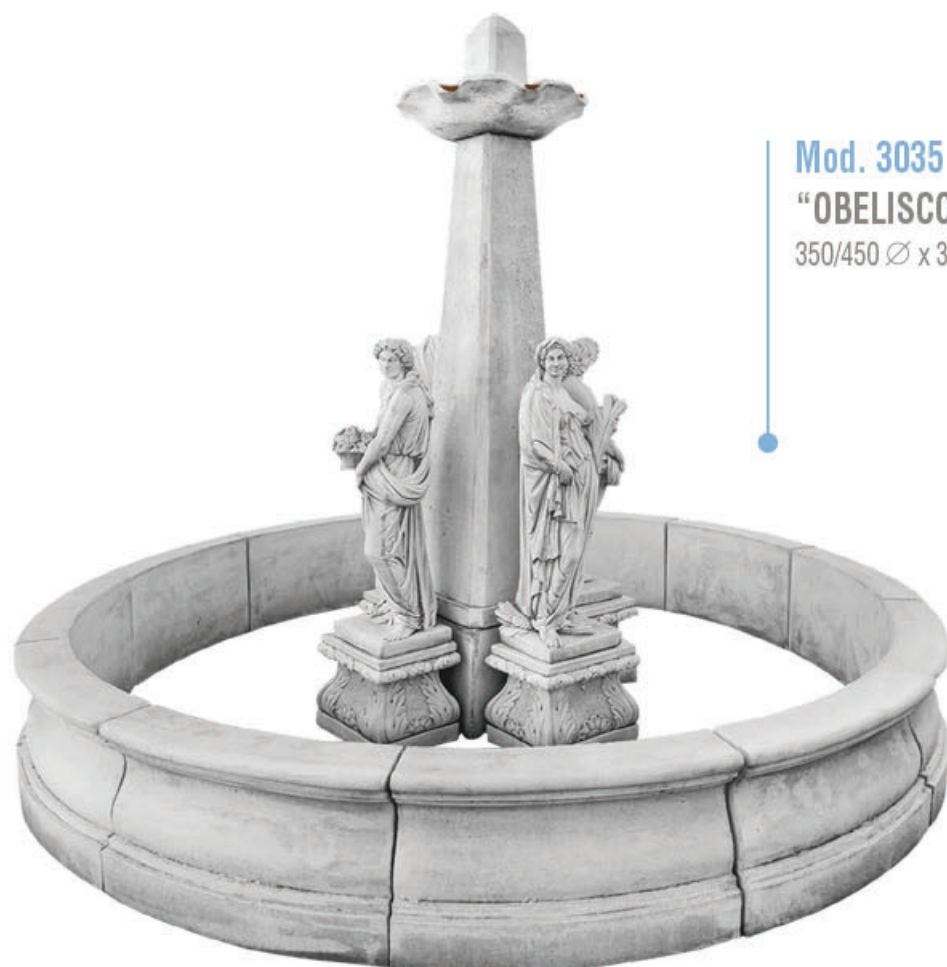

Mod. 3035

"OBELISCO"

350/450 Ø x 315 cms.

Mod. 3036

500 Ø x 75 cms.