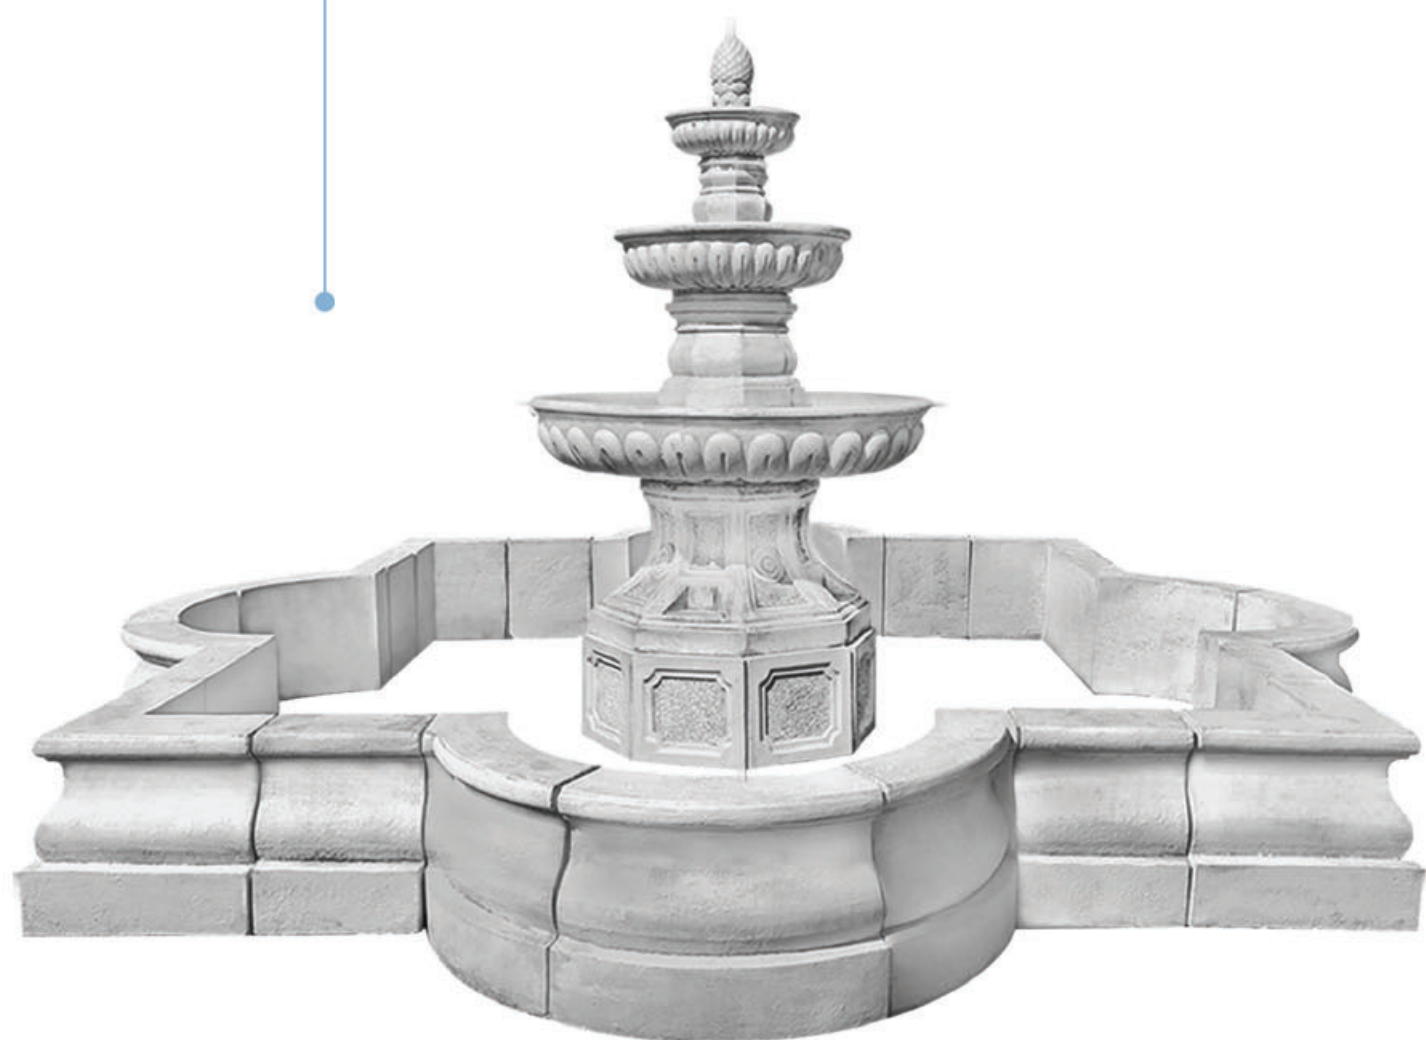

Mod. 3033
"RUBEN"

185Ø x 300 cms.
Estanque: 550 x 61 cms.