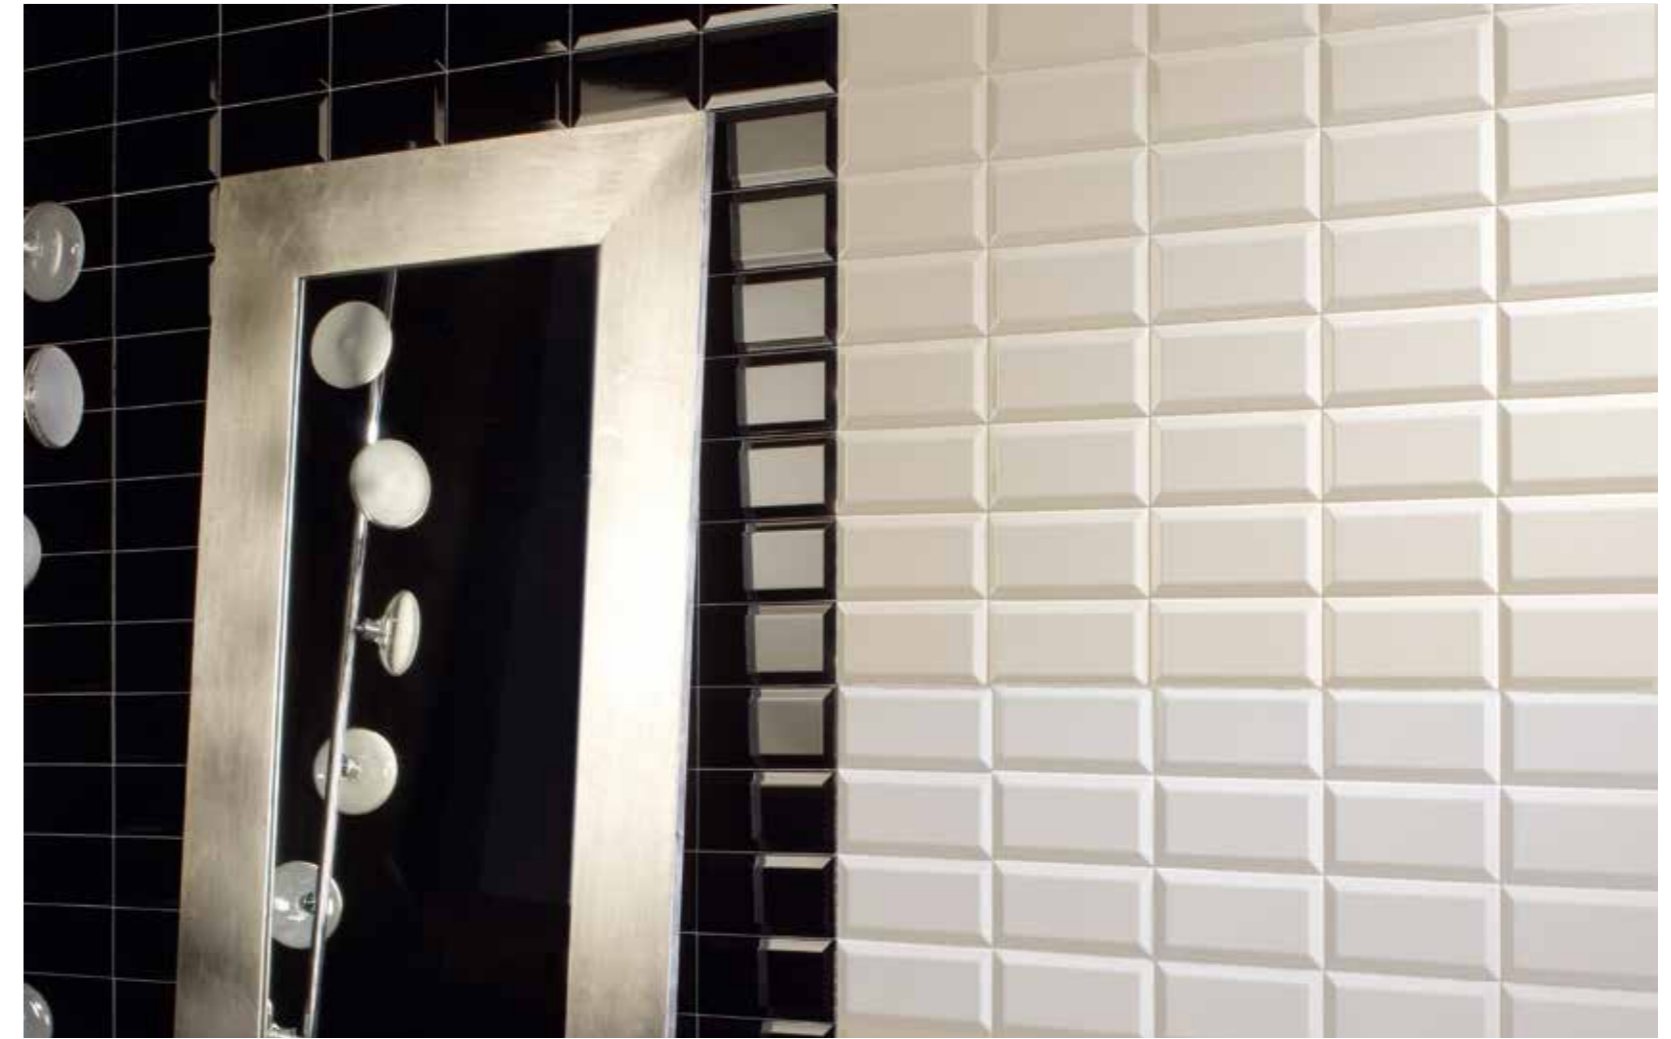

BISEL

GLOSSY WALL TILE · 10x20 / 4"x8"

 Bisel Blanco Brillo 10x20 / 4"x8"	 Bisel Negro Brillo 10x20 / 4"x8"	 Bisel Ivory Brillo 10x20 / 4"x8"	 Bisel Marfil Brillo 10x20 / 4"x8"	 Bisel Bone Brillo 10x20 / 4"x8"
 Bisel Beige Brillo 10x20 / 4"x8"	 Bisel Almond Brillo 10x20 / 4"x8"	 Bisel Olive Brillo 10x20 / 4"x8"	 Bisel Limestone Brillo 10x20 / 4"x8"	 Bisel Light Grey Brillo 10x20 / 4"x8"
 Bisel Dark Grey Brillo 10x20 / 4"x8"	 Bisel Sage Brillo 10x20 / 4"x8"	 Bisel Perla Brillo 10x20 / 4"x8"	 Bisel Plata Brillo 10x20 / 4"x8"	 Bisel Oro Brillo 10x20 / 4"x8"
 Bisel Avon Brillo 10x20 / 4"x8"	 Bisel Azul Brillo 10x20 / 4"x8"	 Bisel Marino Brillo 10x20 / 4"x8"	 Bisel Teal Brillo 10x20 / 4"x8"	 Bisel Turquesa Brillo 10x20 / 4"x8"
 Bisel Aqua Brillo 10x20 / 4"x8"	 Bisel Verde Brillo 10x20 / 4"x8"	 Bisel Verde Botella 10x20 / 4"x8"	 Bisel Limón Brillo 10x20 / 4"x8"	 Bisel Naranja Brillo 10x20 / 4"x8"
 Bisel Rojo-f Brillo 10x20 / 4"x8"	 Bisel Malva Brillo 10x20 / 4"x8"	 Bisel Plum Brillo 10x20 / 4"x8"	 Bisel Rosa-f Brillo 10x20 / 4"x8"	

MATT WALL TILE · 10x20 / 4"x8"

 Bisel Blanco Mate 10x20 / 4"x8"	 Bisel Negro Mate 10x20 / 4"x8"

MODELO	MEDIDAS	PIEZAS / CAJA	PIEZAS / M²	M₂ / CAJA	CAJAS / PALET	PESO / M²	PESO / PIEZA	PESO / CAJA	M₂ / PALET	PESO / PALET	VENTA
BASE	10 x 20 - 4" x 8"	50	50	1	96	11,55	0,23	11,55	96	1109	M2

Bisel Negro Brillo 10x20 | Bisel Blanco Brillo 10x20 | Bisel Marfil Brillo 10x20