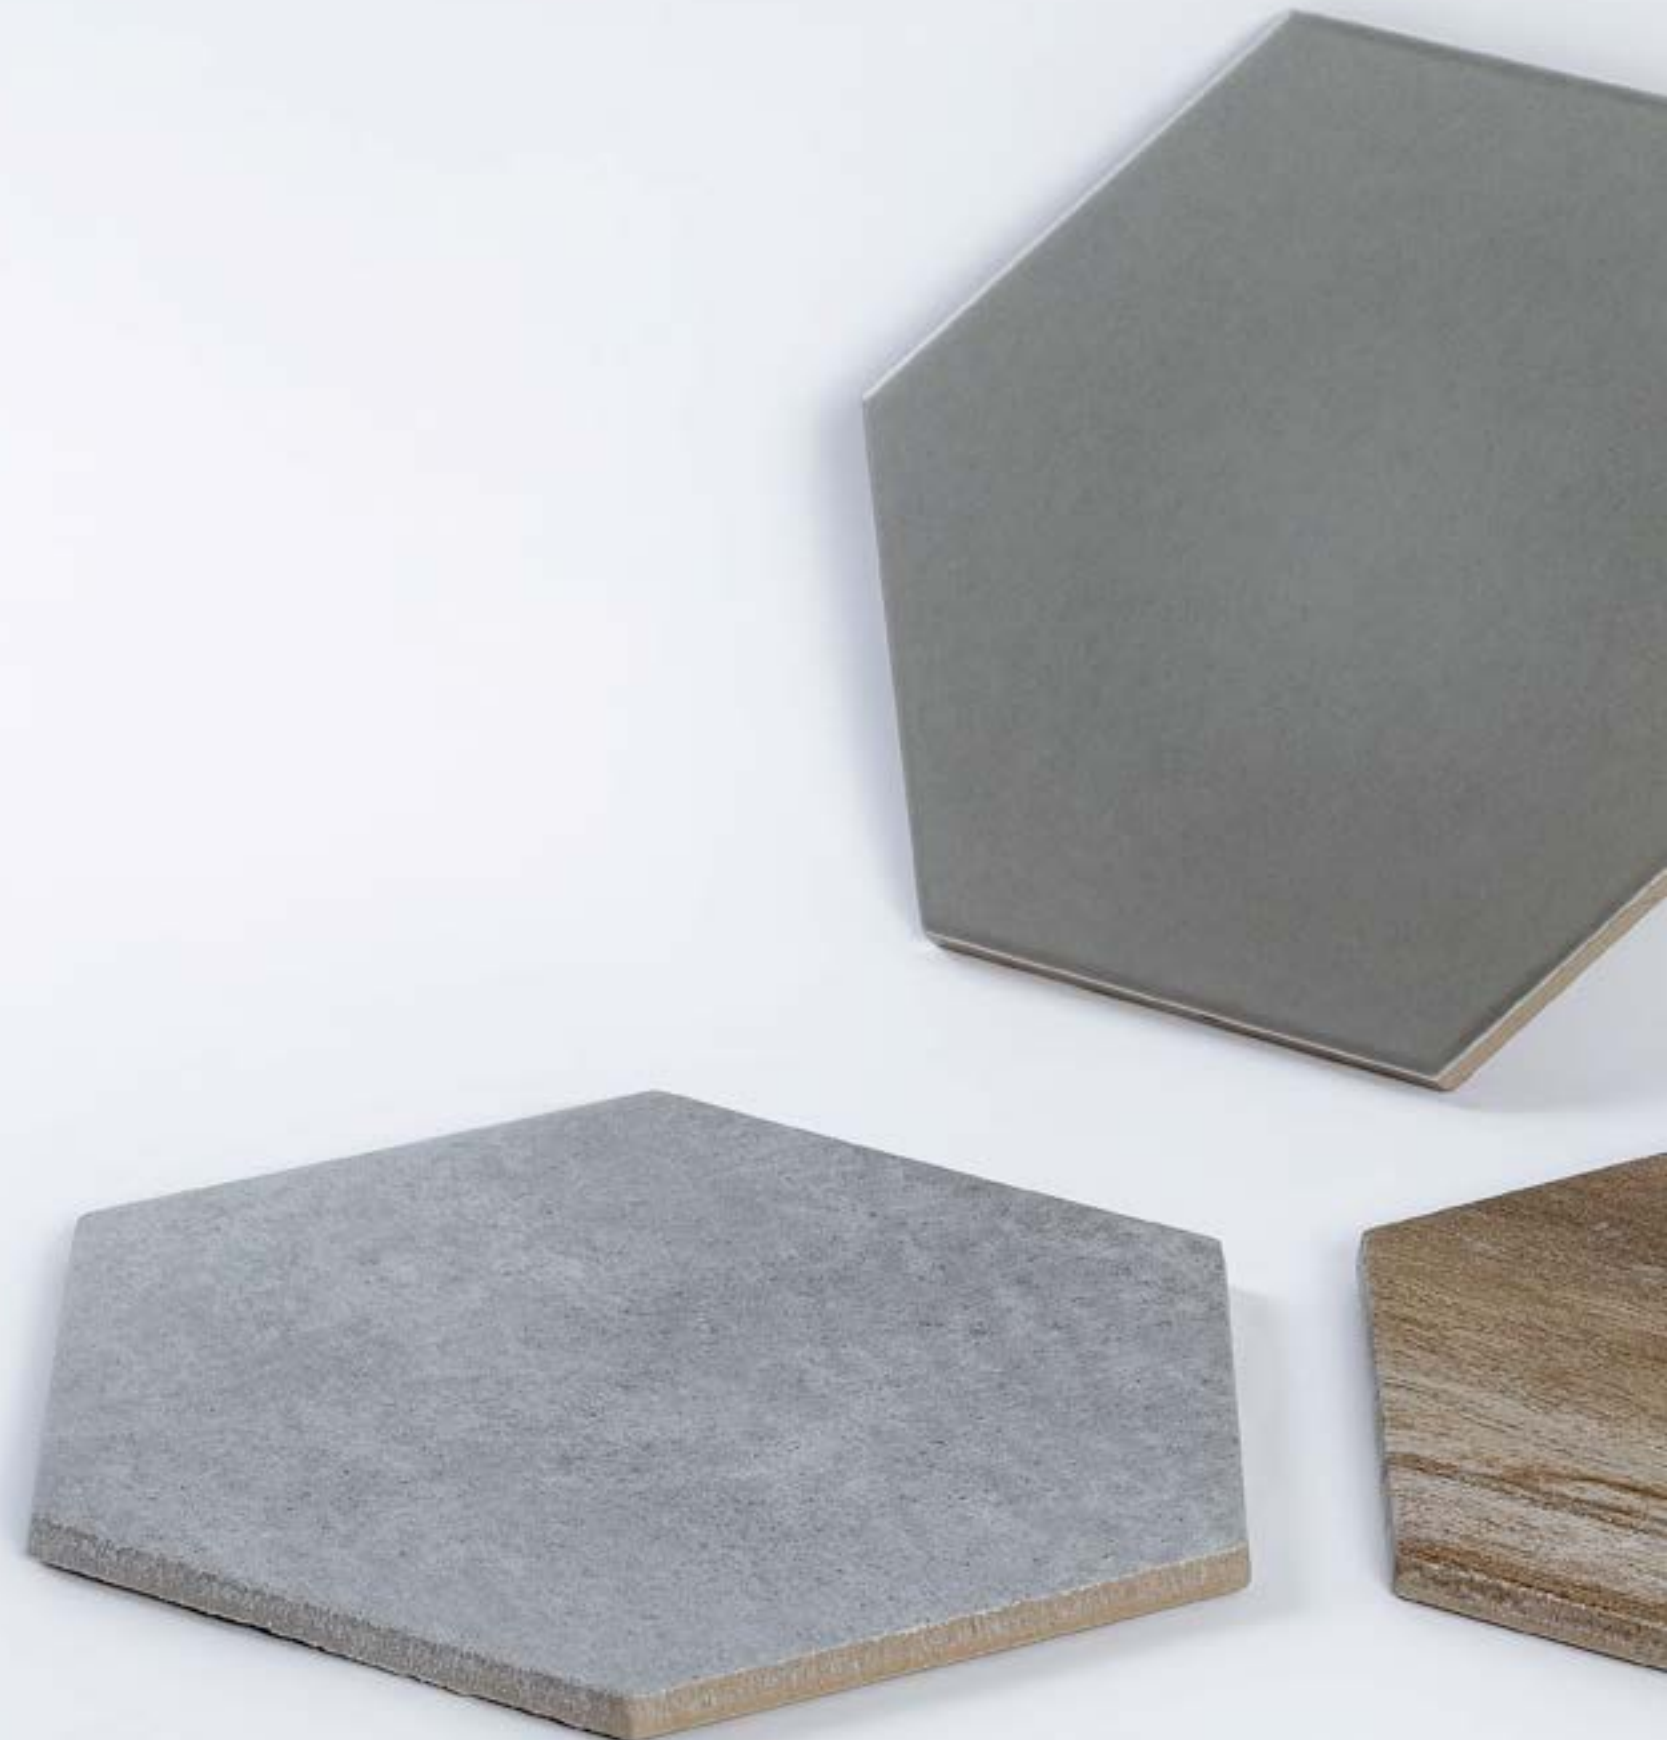

Es durante el modernismo cuando se actualiza este formato con iconos como la loseta Gaudí, creada por el arquitecto catalán en 1904, que actualmente recubre el paseo de Gracia de Barcelona. En este caso está realizada con cemento, ya que el hexágono también se convirtió en un formato muy popular en las baldosas hidráulicas.

Gaudí's floor tiles. *Picture: Canaan.*

Loseta Gaudí. *Imagen: Canaan.*

Hexagon

Enameled cotto

Glaze is an essential element for understanding contemporary ceramics. It gives ceramic greater technical performance, as it waterproofs the tile. It also gives it the special shine of ceramic tiles. Cotto, or enameled clay, is a traditional material that stands out for the irregularity of its surface with an attractive wavy finish that plays with shines and shadows. Baked clay lost importance when the production of tiles and porcelain became more advanced, since they improve technical properties and allow for new decorative effects and wider formats. However, the traditional finish connects with ceramic's roots thanks to its way of understanding the material.