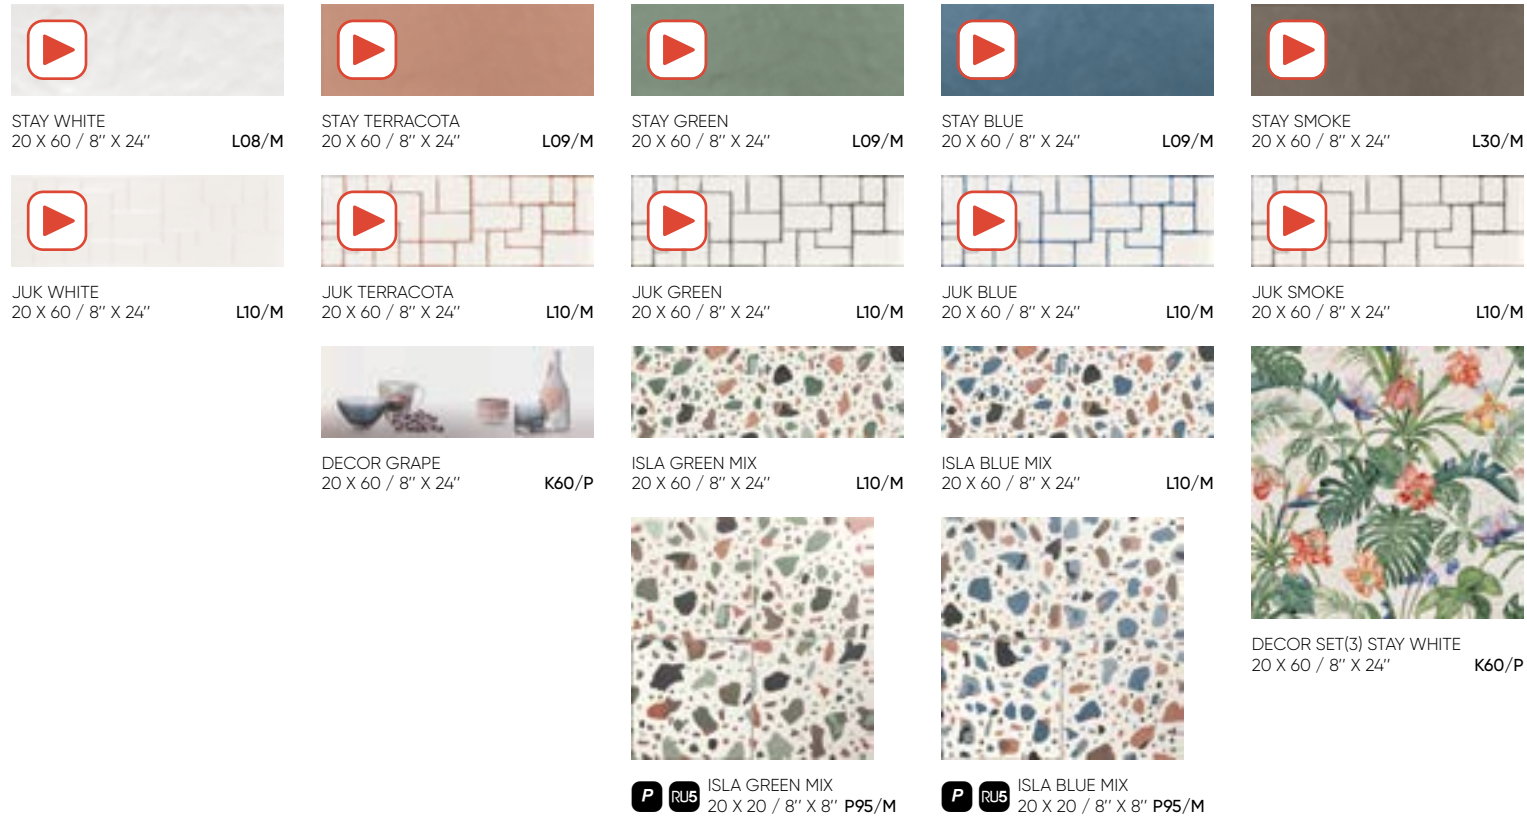

PB **V1** **RU5** HEXAGON NICE WHITE
23 X 26 / 9" X 10" N14/M