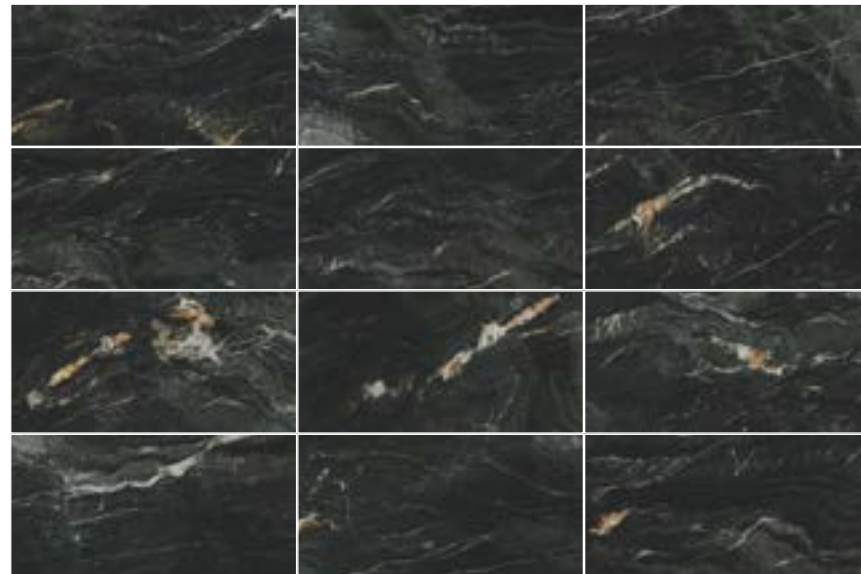

Saint laurent

VARIACIÓN DE DISEÑO · GRAPHIC FACES

60X120 - 12 PIEZAS/12 PIECES/12 PIÈCES