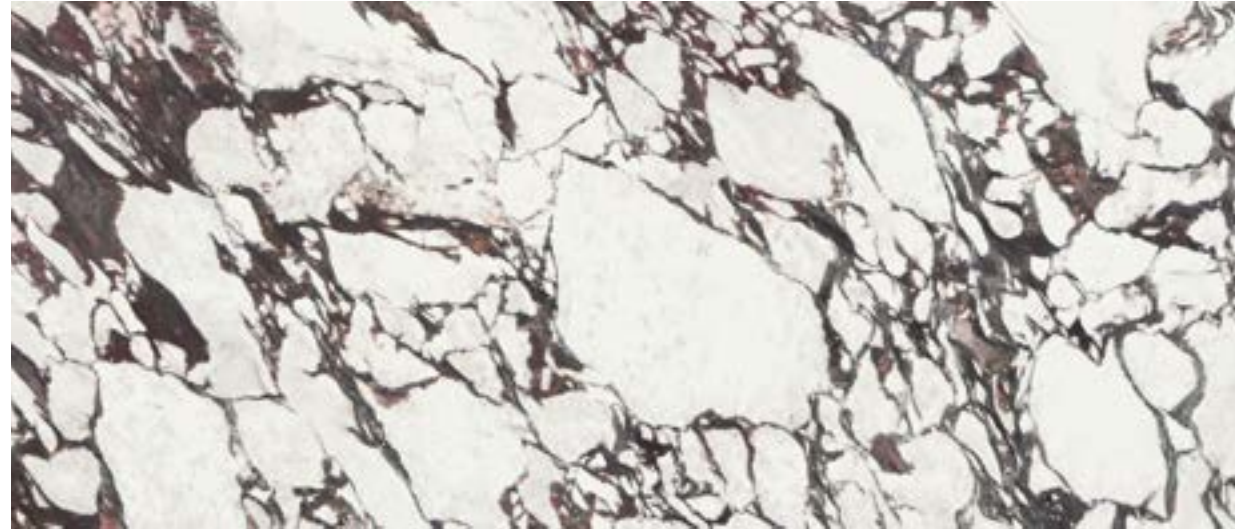

MEDICEA MARBLE POL RECT
120 X 278 / 48" X 109.5"

R35/M