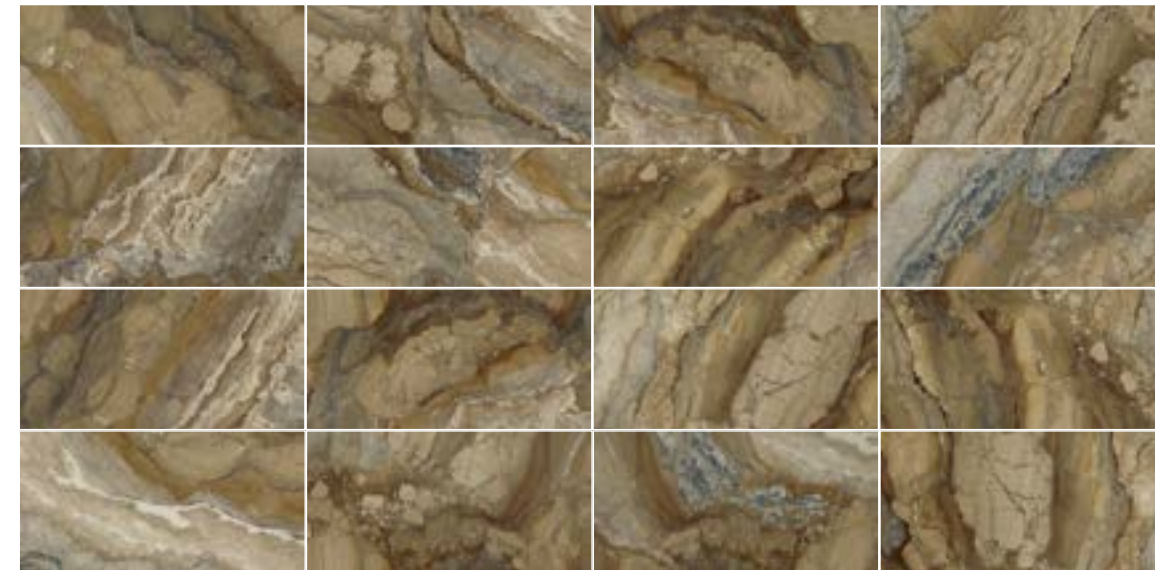

REX BROWN POLISHED RECT
120 X 120 / 48" X 48" P52/M

REX BROWN POLISHED RECT
60 X 120 / 24" X 48" P34/M

RODAPIÉS · SKIRTING BOARDS

ROD. REX BROWN POL
7.5 X 60 / 3" X 24" K29/P

VARIACIÓN DE DISEÑO · GRAPHIC FACES