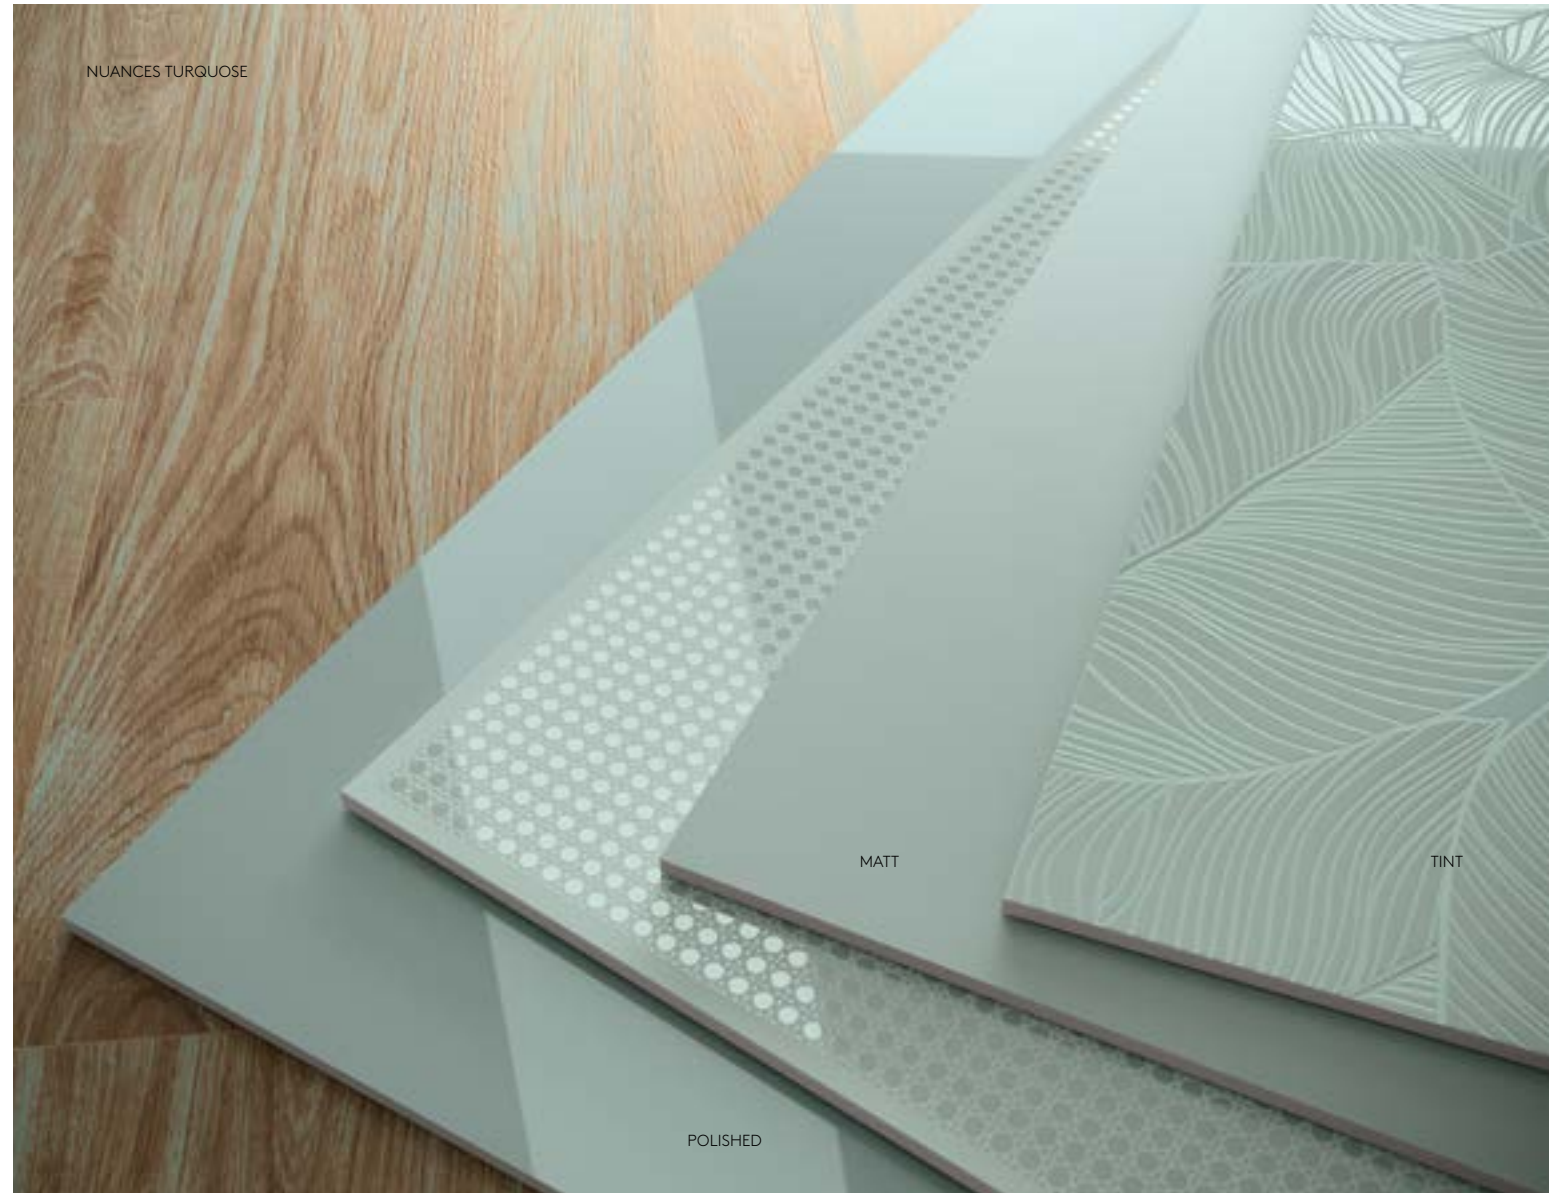

TURQUOISE MATT RECT 60X120, TURQUOISE POL RECT 60X120, WICKERTURQUOISE RECT 60X120, TINT TURQUOISE POL RECT 60X120, NUANCES TURQUOISE RECT 20X120.