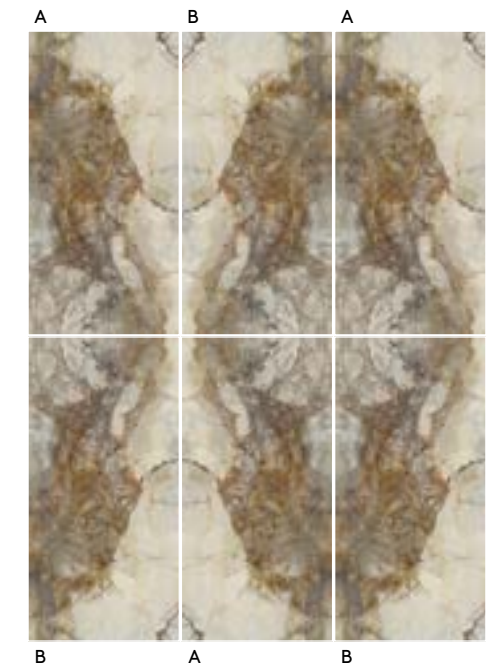

GOLD HARD POL RECT
120 X 280 / 48" X 110"

L86/M

COMPOSICIÓN MIRROR · MIRROR COMPOSITION

GOLD HARD POL RECT
60 X 120 / 24" X 48" J89/M

MIRROR GOLD HARD A POL RECT
60 X 120 / 24" X 48" L32/M

MIRROR GOLD HARD B POL RECT
60 X 120 / 24" X 48" L32/M