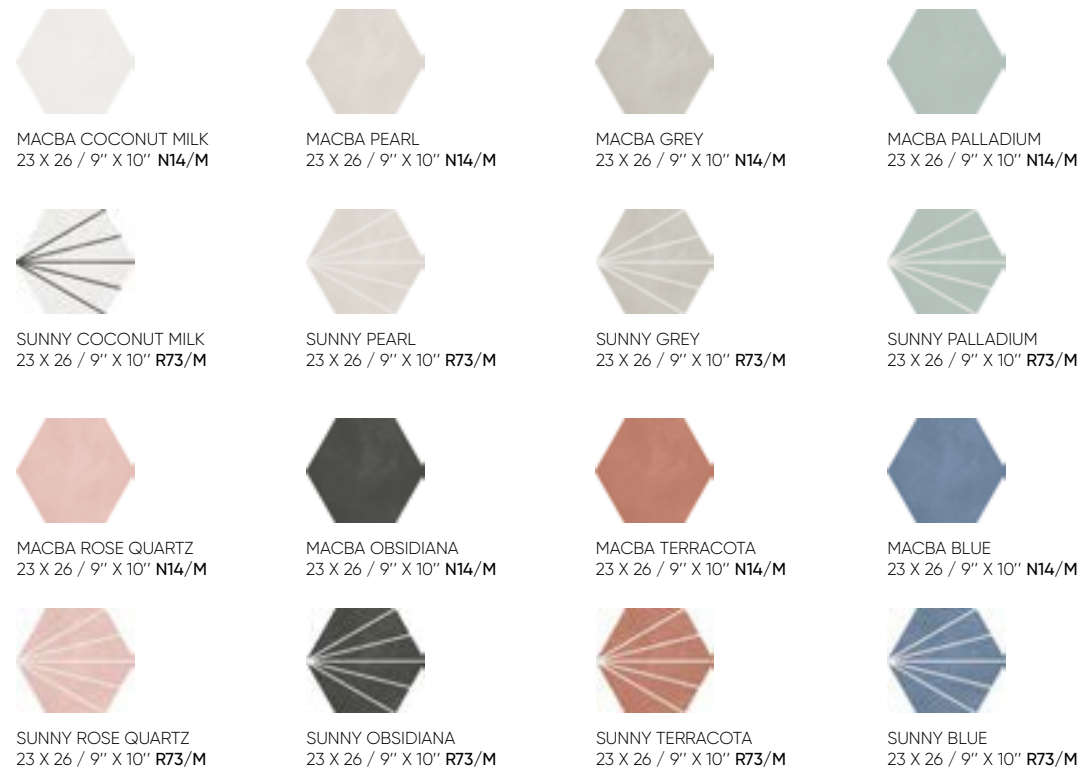

KLEN BLUE 25X75; KLEN COCONUT MILK 25X75; KLEN GREY 60X60.

WEB COLLECTION

PB M C2 V2 RU5

MACBA COCONUT MILK 23 X 26 / 9" X 10" N14/M
MACBA PEARL 23 X 26 / 9" X 10" N14/M
MACBA GREY 23 X 26 / 9" X 10" N14/M
MACBA PALLADIUM 23 X 26 / 9" X 10" N14/M
SUNNY COCONUT MILK 23 X 26 / 9" X 10" R73/M
SUNNY PEARL 23 X 26 / 9" X 10" R73/M
SUNNY GREY 23 X 26 / 9" X 10" R73/M
SUNNY PALLADIUM 23 X 26 / 9" X 10" R73/M
MACBA ROSE QUARTZ 23 X 26 / 9" X 10" N14/M
MACBA OBSIDIANA 23 X 26 / 9" X 10" N14/M
MACBA TERRACOTA 23 X 26 / 9" X 10" N14/M
MACBA BLUE 23 X 26 / 9" X 10" N14/M
SUNNY ROSE QUARTZ 23 X 26 / 9" X 10" R73/M
SUNNY OBSIDIANA 23 X 26 / 9" X 10" R73/M
SUNNY TERRACOTA 23 X 26 / 9" X 10" R73/M
SUNNY BLUE 23 X 26 / 9" X 10" R73/M