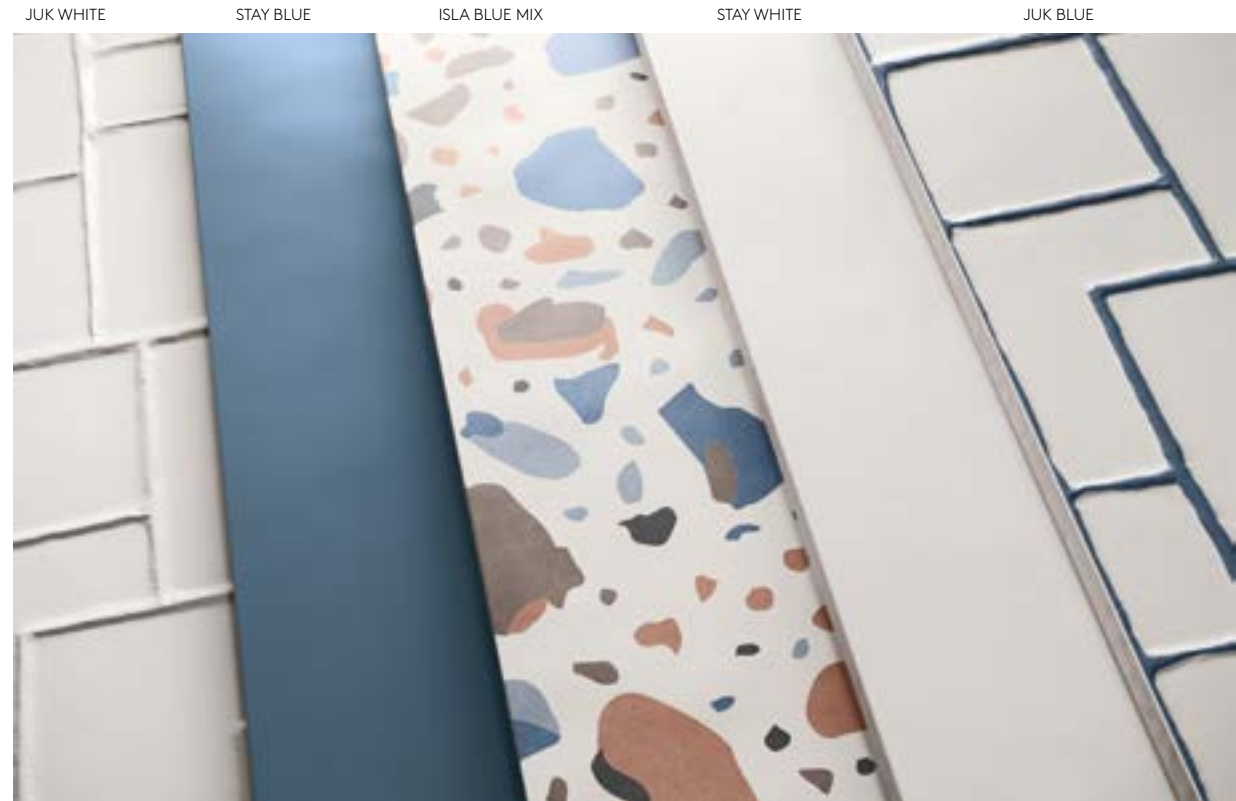

STAY GREEN 20X60, STAY WHITE 20X60, ISLA GREEN MIX 20X60, ISLA GREEN MIX 20X20.