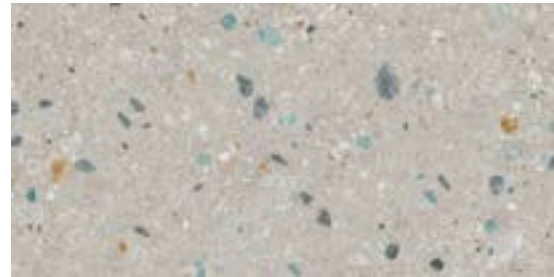

M **C2** **R10** **RU5** CEPP0 FANTASY RECT
60 X 120 / 24" X 48" **L73/M**

*R10 **RU4** CEPP0 FANTASY LAP RECT
60 X 120 / 24" X 48" **L74/M**