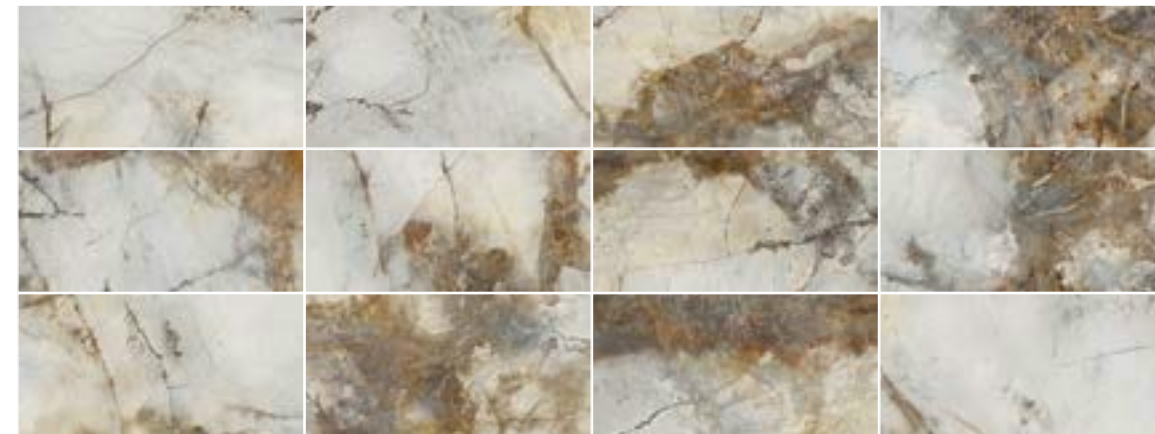

VARIACIÓN DE DISEÑO · GRAPHIC FACES

60X120 - 12 PIEZAS/12 PIECES/12 PIÈCES

CARACTERÍSTICAS TÉCNICAS · TECHNICAL CHARACTERISTICS

P PORCELÁNICO/PORCELAIN TILES
GRÉS CERÁME/FEINSTEINZEUG

G GRANILLA PULIDA/GRAIN POLISHED
GRAIN POLI/TECHNISCHES POLIERTES FEINSTEINZEUG

R RECTIFICADO/RECTIFIED
RECTIFIÉ/KALIBRIERT

V3 VARIACION MODERADA/MODERATE VARIATION
MODÉREE VARIATION/MITTLERES FARBSPIEL

ANT ANTIHELO/FROST PROOF
RÉSISTANT AU GEL/FROSTSCHUTZ

RU4 USO RECOMENDADO/RECOMMENED USE - RU4

VARIACIÓN DE DISEÑO/GRAPHIC FACES/ TAMPONS DIFFÉRENTS:
120X280 - 3 PIEZAS/FACES/PIÈCES

Para más información técnica, especificaciones e imágenes visite nuestra web
El embalaje de los artículos está sujeto a variaciones, para obtener el dato exacto y actual se recomienda consultar la web.
For more technical information, specifications and images, visit our website
The packing of our items is subject to variations. To get the most accurate and updated information, we recommend to check the website.
Pour plus d'informations techniques, de spécifications et de visuels, visitez notre site web
L'emballage des articles est sujet à variation, pour obtenir les données exactes et actuelles il est recommandé de consulter notre site web.