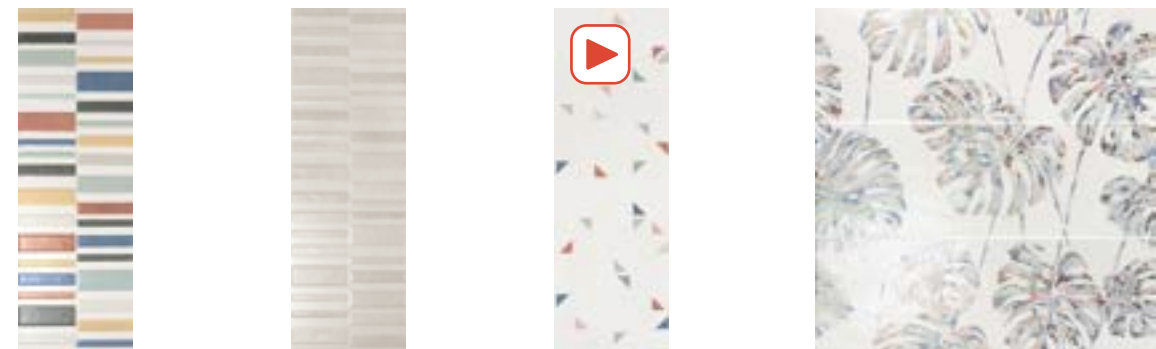

GAMY COCONUT MILK 25 X 75 / 10" X 30" P58/M
GAMY PEARL 25 X 75 / 10" X 30" P58/M
GAMY GREY 25 X 75 / 10" X 30" P58/M
GAMY PALLADIUM 25 X 75 / 10" X 30" P58/M
GAMY TERRACOTA 25 X 75 / 10" X 30" P58/M
GAMY BLUE 25 X 75 / 10" X 30" P58/M