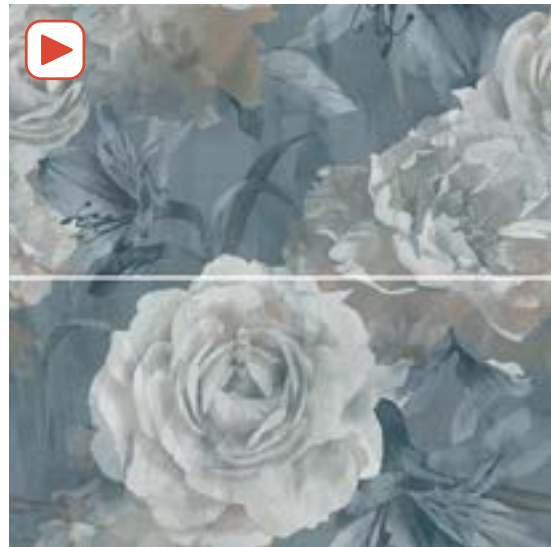

M V1 DECOR SET(2) AUTUMN
60 X 120 / 24" X 48" K95/P

DECOR SET(2) WINTER 60X120; TAPESTRY PUMICE RECT 60X120; PUMICE MATT RECT 60X120.